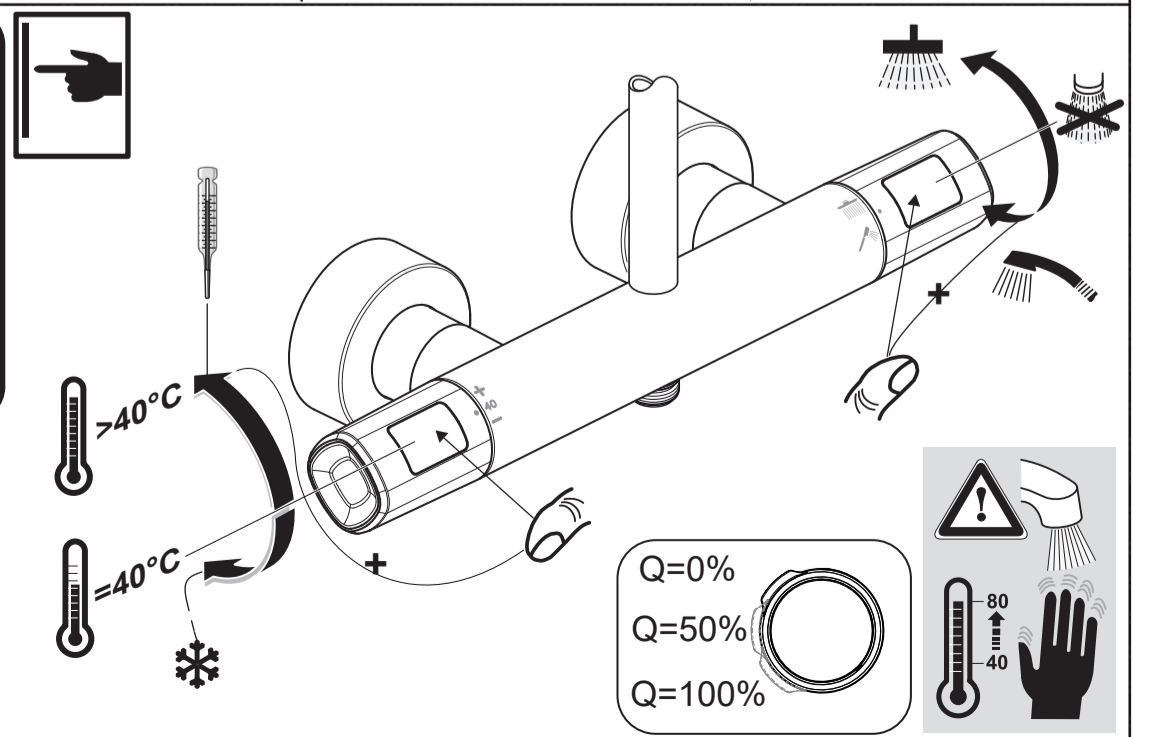

P	bar		MAX. 10		5			Q	(3 bar)
	T	°C		MAX. 80		65				
						55			8	12