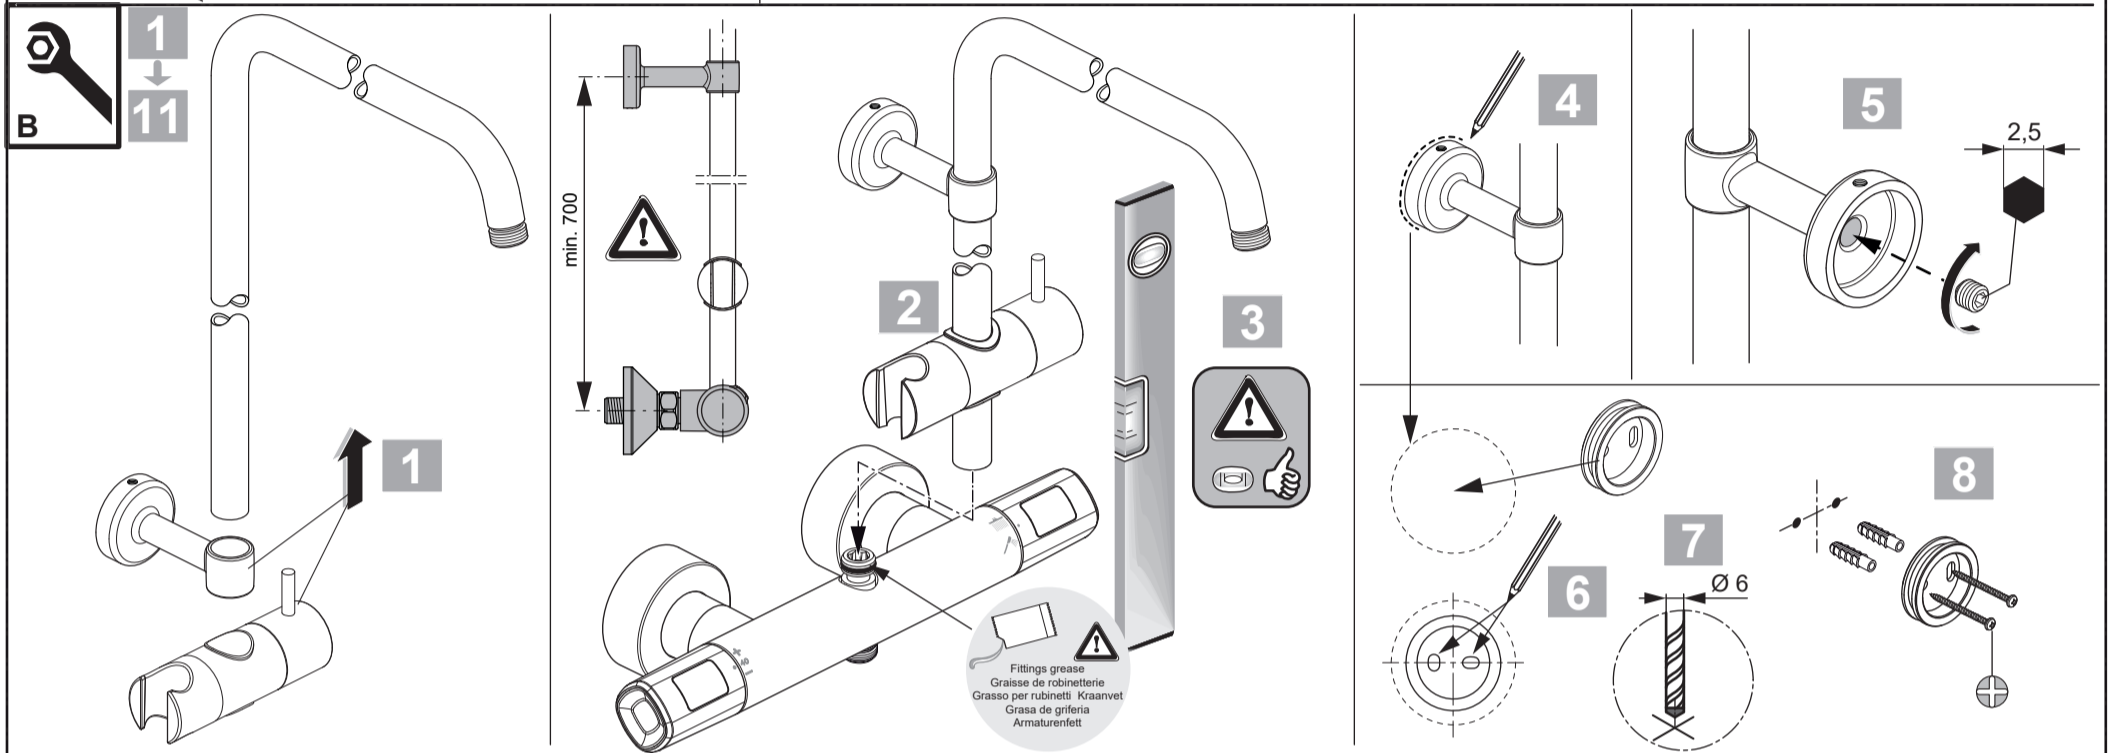

14	B 0024 AA
15	A 861 379 AA
	A 861 380 AA
16	A 861 383 AA
17	A 861 508 AA

1100 mm  
1000 mm

Ideal Standard

**CERATHERM T100**  
A 7240 ..

0322 / A 868 573  
Made in Germany

Ideal Standard International NV  
 Corporate Village - Gent Building  
 Da Vincilaan 2  
 1935 Zaventem  
 Belgium

www.idealstandardinternational.com

	<b>P</b>	bar		MAX. 10		5			<b>Q</b>	(3 bar)
	<b>T</b>	°C		MAX. 80		65				
						55			8	12