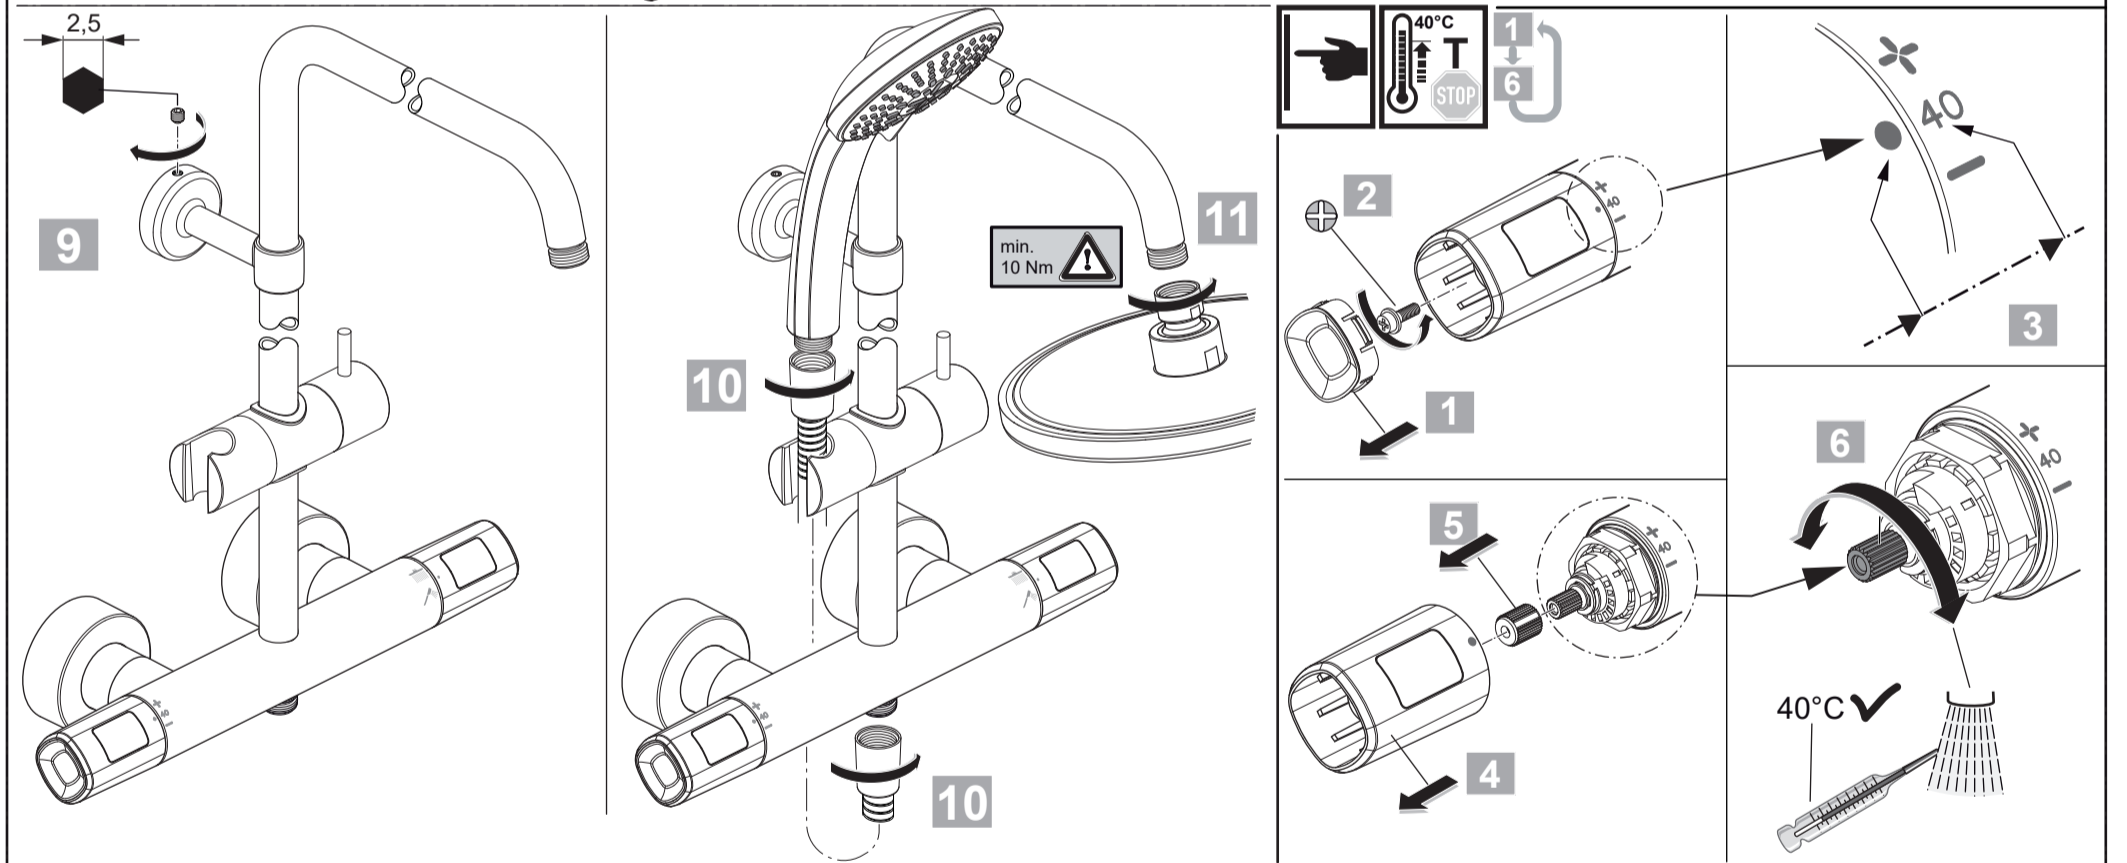

P	bar		MAX. 10		5			Q	(3 bar)
	T	°C		MAX. 80		65				
						55			8	12