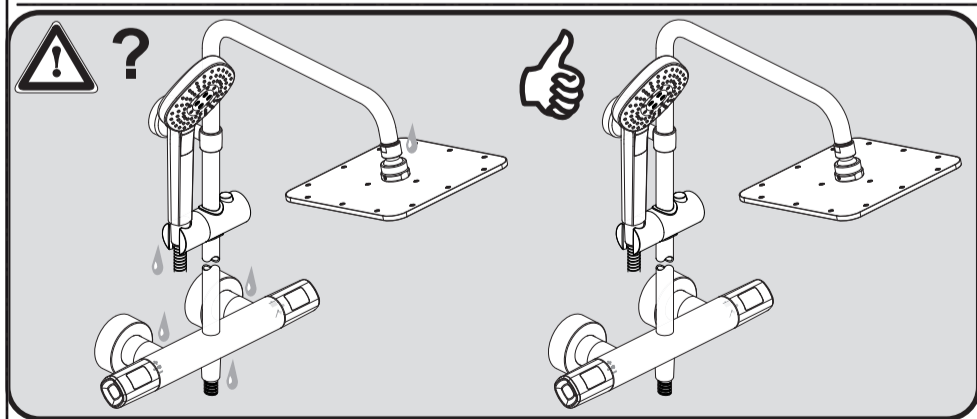

P	bar		MAX. 10		5			Q	(3 bar)
	T	°C		MAX. 80		65				
						55			8	12