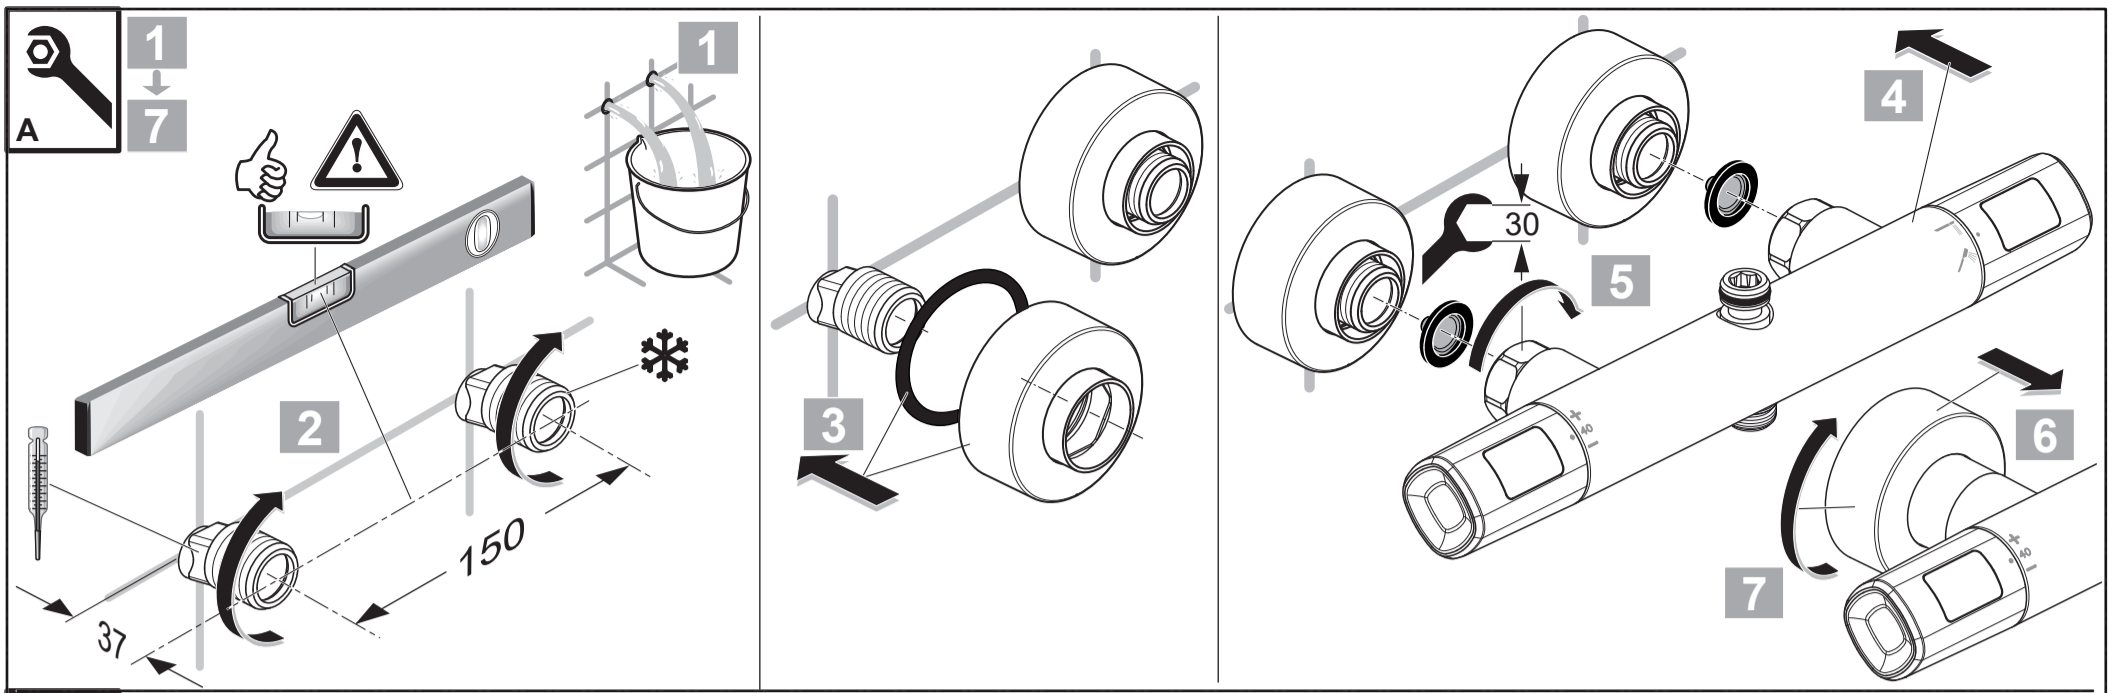

P	bar		MAX. 10		5			Q	(3 bar)
	T	°C		MAX. 80		65				
						55			8	12