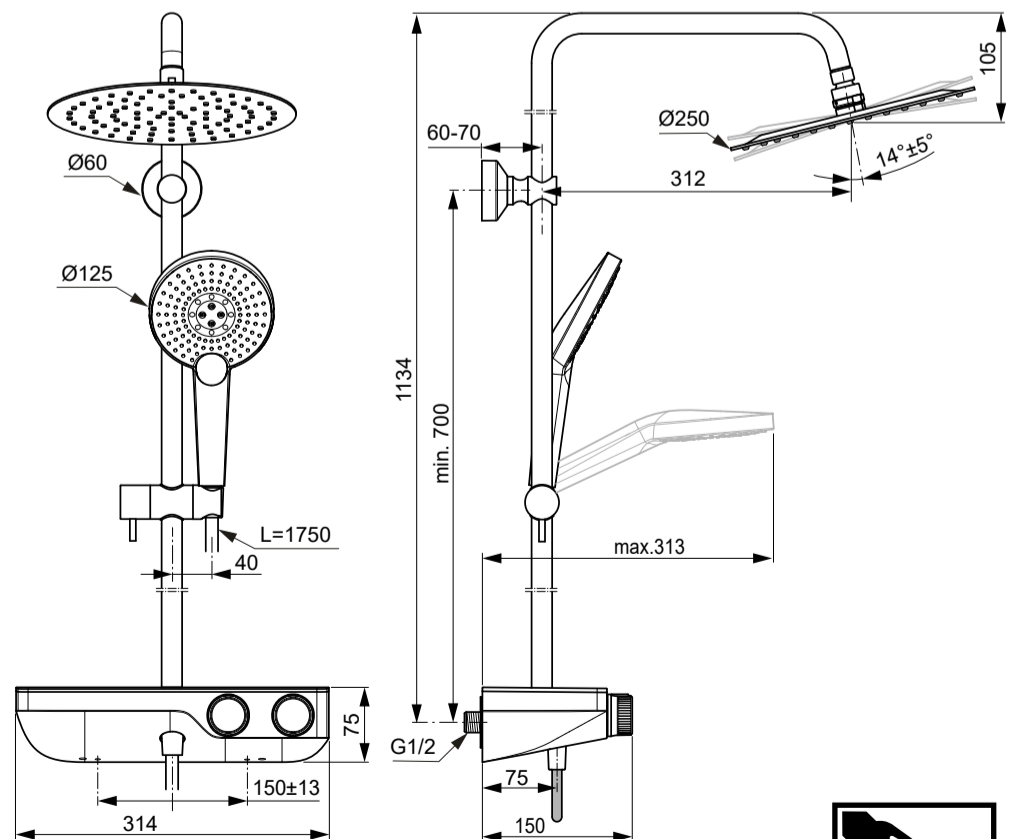

Ideal Standard International NV
Corporate Village - Gent Building
Da Vincilaan 2
1935 Zaventem
Belgium

www.idealstandardinternational.com