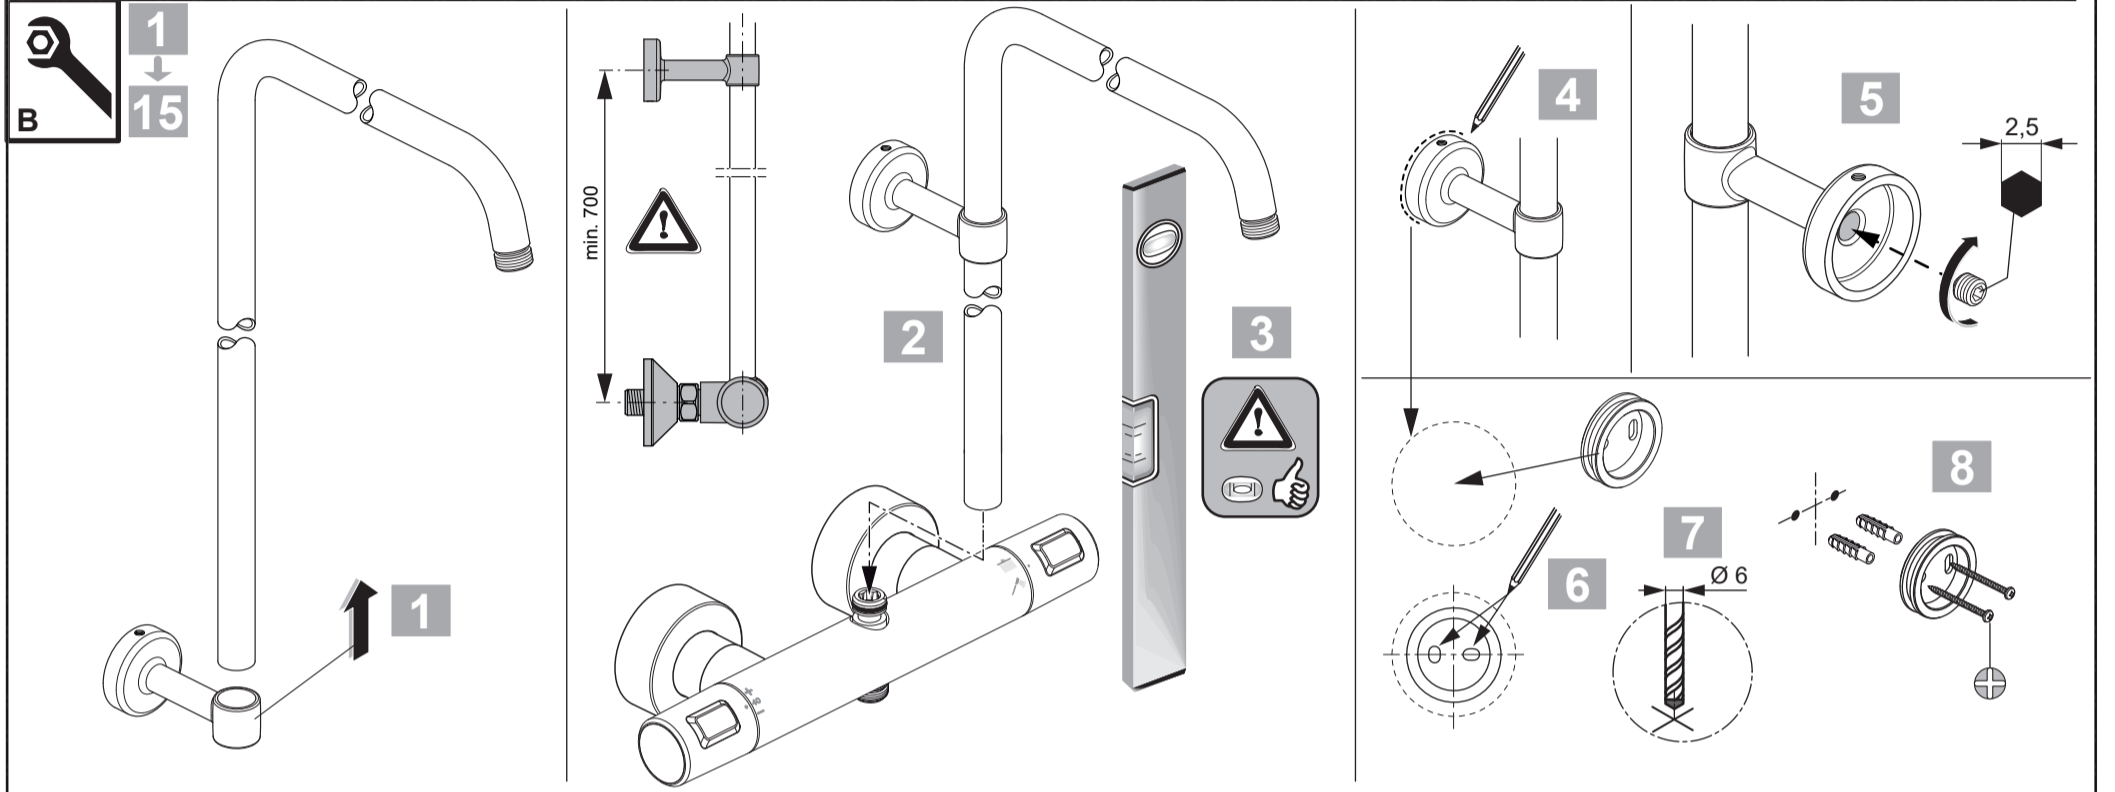

15	A 861 379 XG	150 mm
	A 861 380 XG	300 mm
16	A 861 508 XG	

 Ideal Standard

CERATHERM T25
BC 748 XG

0721 / A 868 966
 Made in Germany

Ideal Standard International NV
 Corporate Village - Gent Building
 Da Vincilaan 2
 1935 Zaventem
 Belgium

www.idealstandardinternational.com

	P	bar		MAX. 10		5		Q	(3 bar)
	T	°C		MAX. 80		65		l/min	
						55			8 12