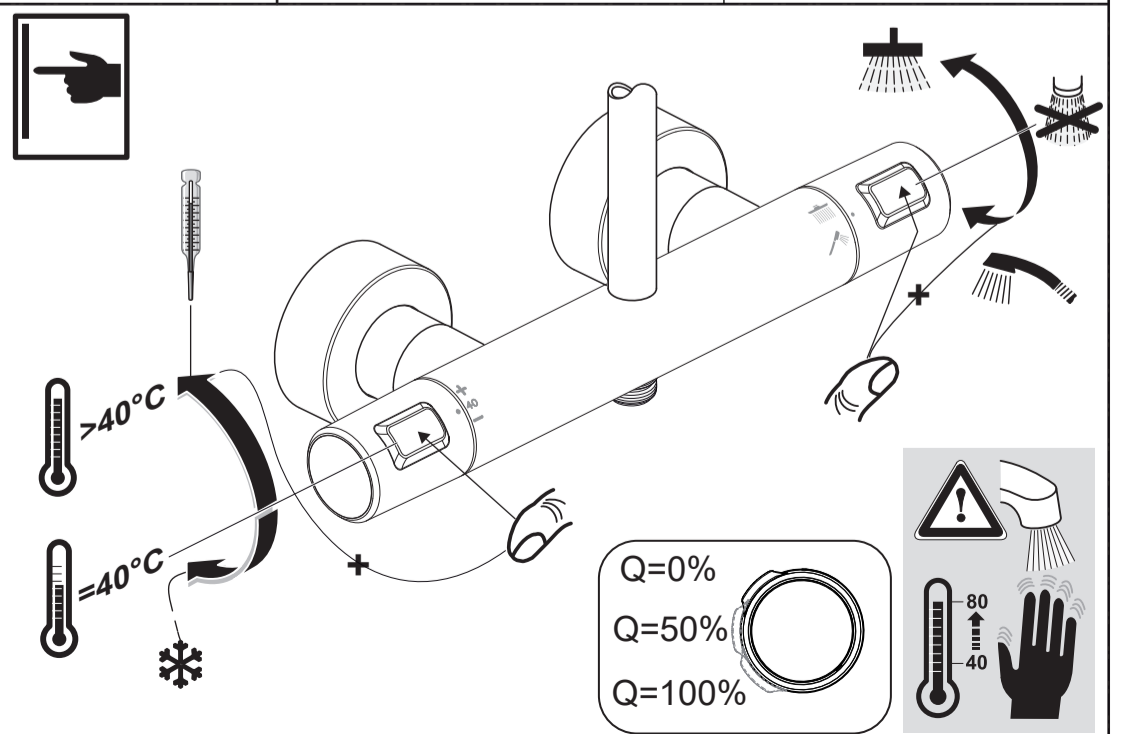

P	bar		MAX. 10		5		Q	(3 bar)
	T	°C		MAX. 80		65		l/min	
						55			8 12