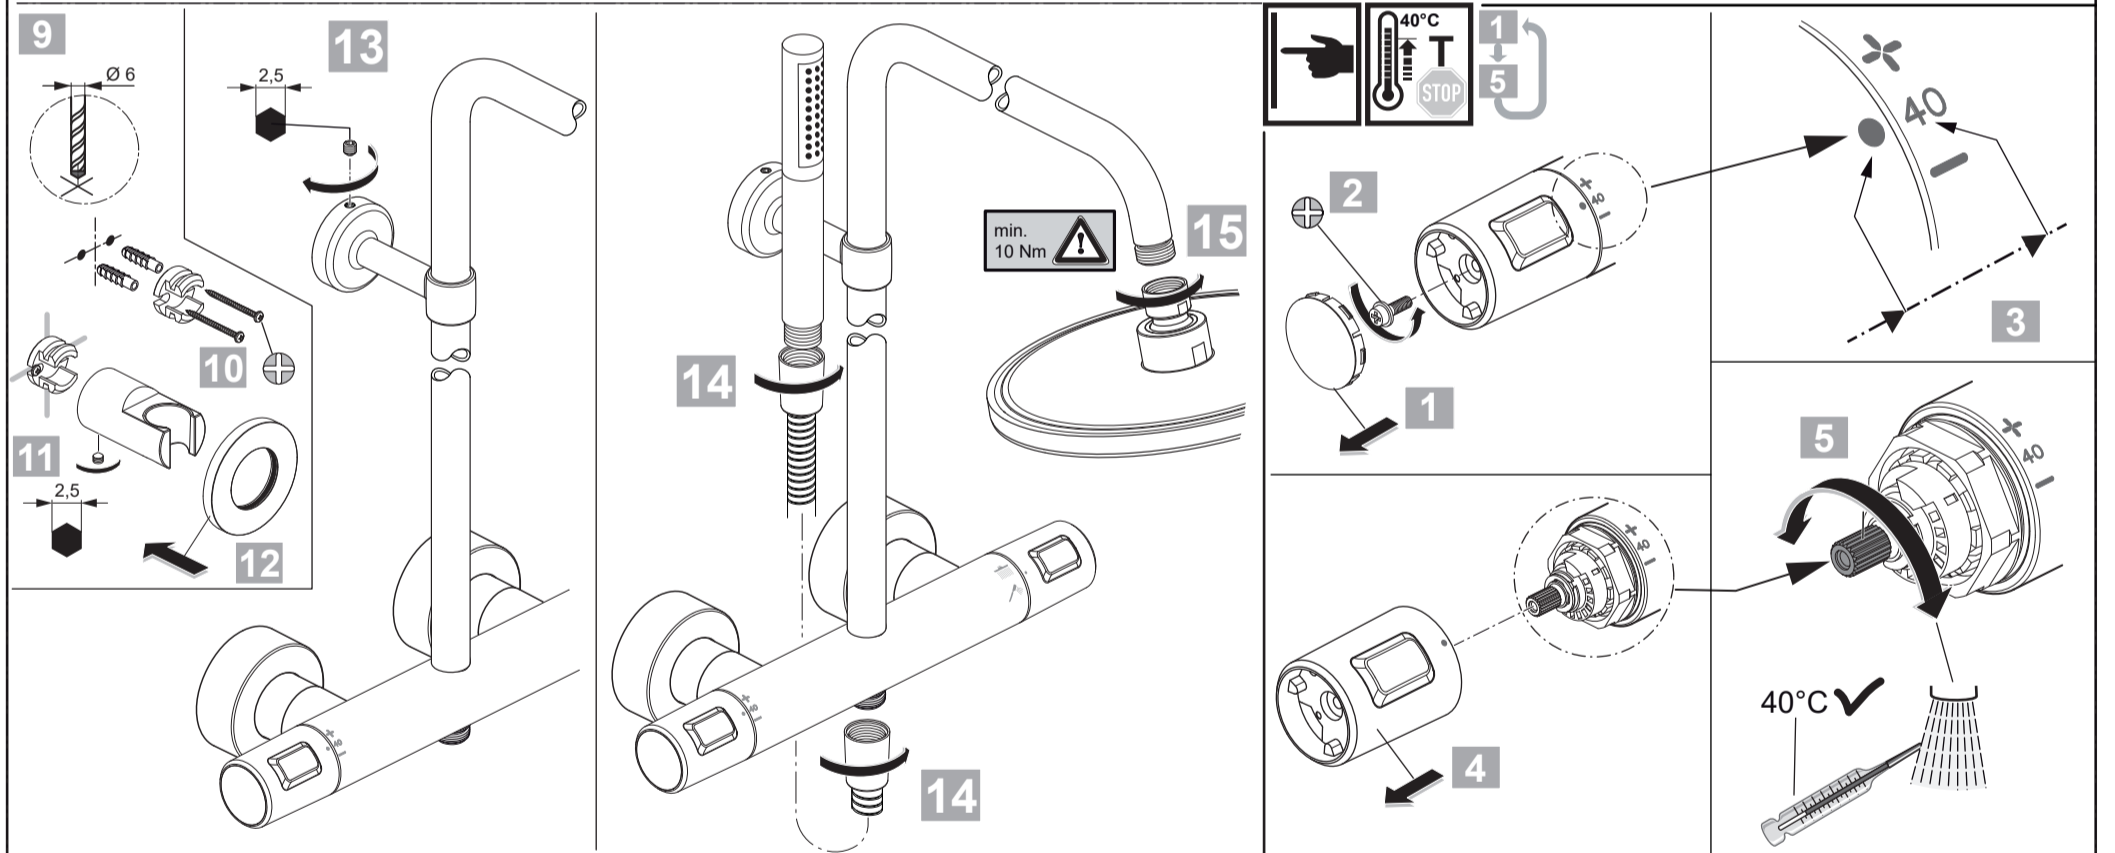

P	bar		MAX. 10		5		Q	(3 bar)
	T	°C		MAX. 80		65		l/min	
						55			8 12