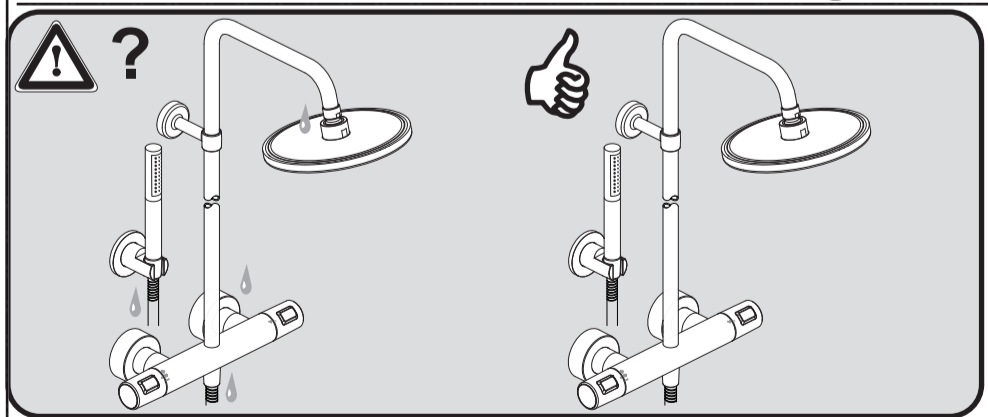

P	bar		MAX. 10		5		Q	(3 bar)
	T	°C		MAX. 80		65		l/min	
						55			8 12