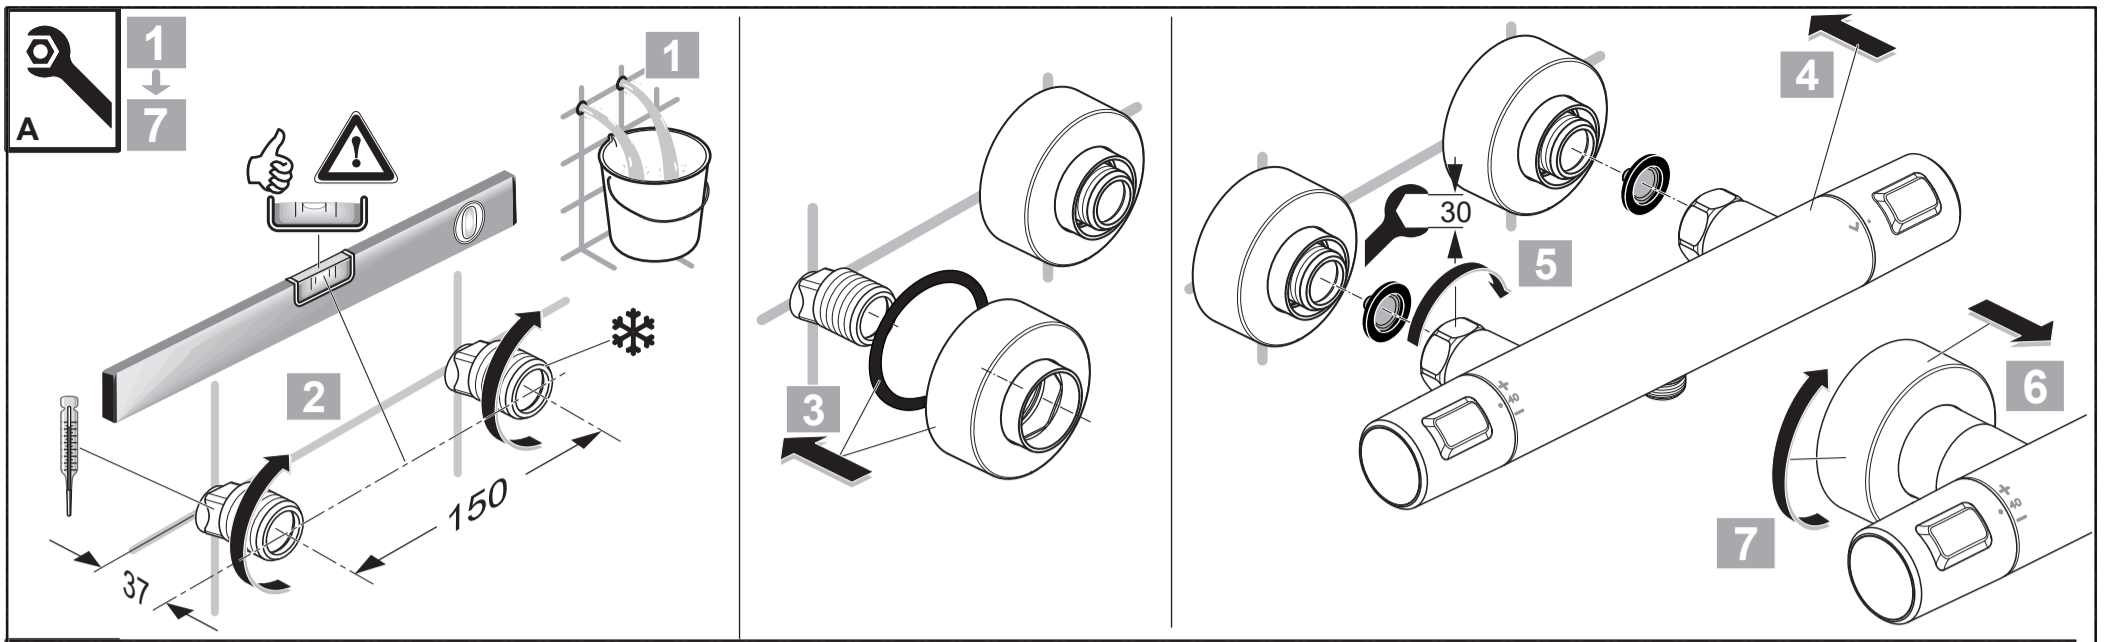

P	bar		MAX. 10		5		Q	(3 bar)
	T	°C		MAX. 80		65		l/min	
						55			8 12