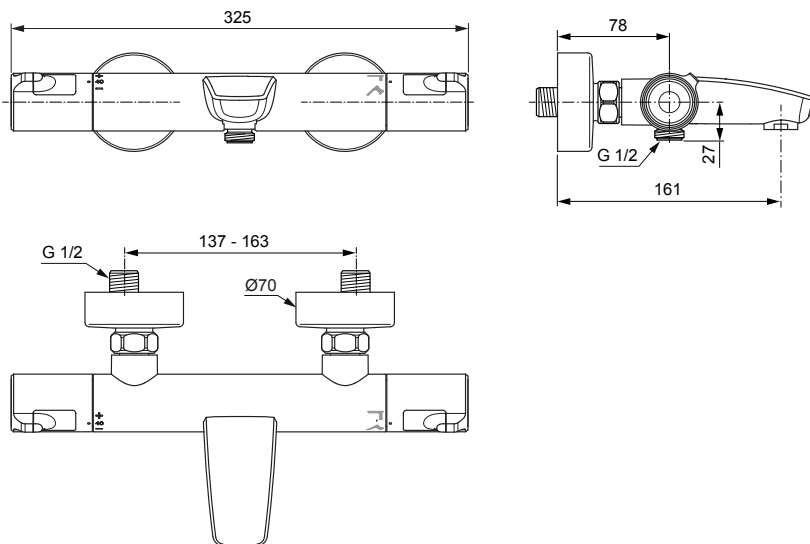

# Ceratherm T50 A7223 ..

Produced from: Dez. 2019

Shower Thermostat  
chrome **A7223AA**

Pos.	Description	Part-Number	Qty.	Pos.	Description	Part-Number	Qty.
1	Handle cpl.	<b>A 861 382 AA</b>	1 Set				
2	Thermostatic Cartridge cpl.	<b>A 861 371 NU</b>	1 pcs				
3	Stop valve with diverter	<b>A 861 375 NU</b>	1 Set				
4	Thread ring + stopring cpl.	<b>A 861 376 NU</b>	1 Set				
5	Connection nipple cpl.	<b>A 861 387 NU</b>	1 Set				
6	Non-return valve	<b>A 861 372 NU</b>	1 Set				
7	Nipple G1/2 outside cpl.	<b>A 861 374 NU</b>	1 Set				
8	Aerator	<b>A 963 181 NU</b>	1 pcs				
9	Escutcheon	<b>B 960 242 AA</b>	1 pcs				