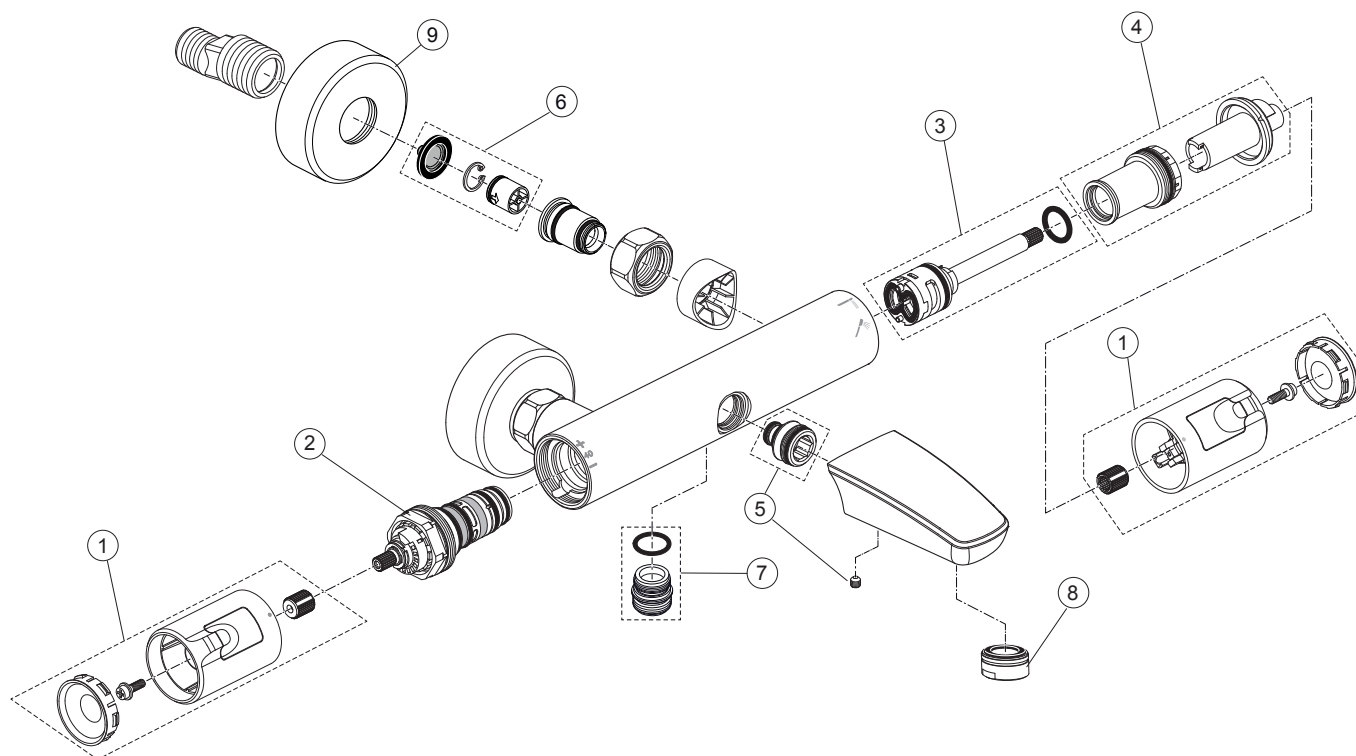

# Ceratherm T50 A7223 ..

Produced from: Dez. 2019

Shower Thermostat  
chrome **A7223AA**

Pos.	Description	Part-Number	Qty.	Pos.	Description	Part-Number	Qty.
1	Handle cpl.	<b>A 861 382 AA</b>	1 Set				
2	Thermostatic Cartridge cpl.	<b>A 861 371 NU</b>	1 pcs				
3	Stop valve with diverter	<b>A 861 375 NU</b>	1 Set				
4	Thread ring + stopring cpl.	<b>A 861 376 NU</b>	1 Set				
5	Connection nipple cpl.	<b>A 861 387 NU</b>	1 Set				
6	Non-return valve	<b>A 861 372 NU</b>	1 Set				
7	Nipple G1/2 outside cpl.	<b>A 861 374 NU</b>	1 Set				
8	Aerator	<b>A 963 181 NU</b>	1 pcs				
9	Escutcheon	<b>B 960 242 AA</b>	1 pcs				

Ceratherm T50