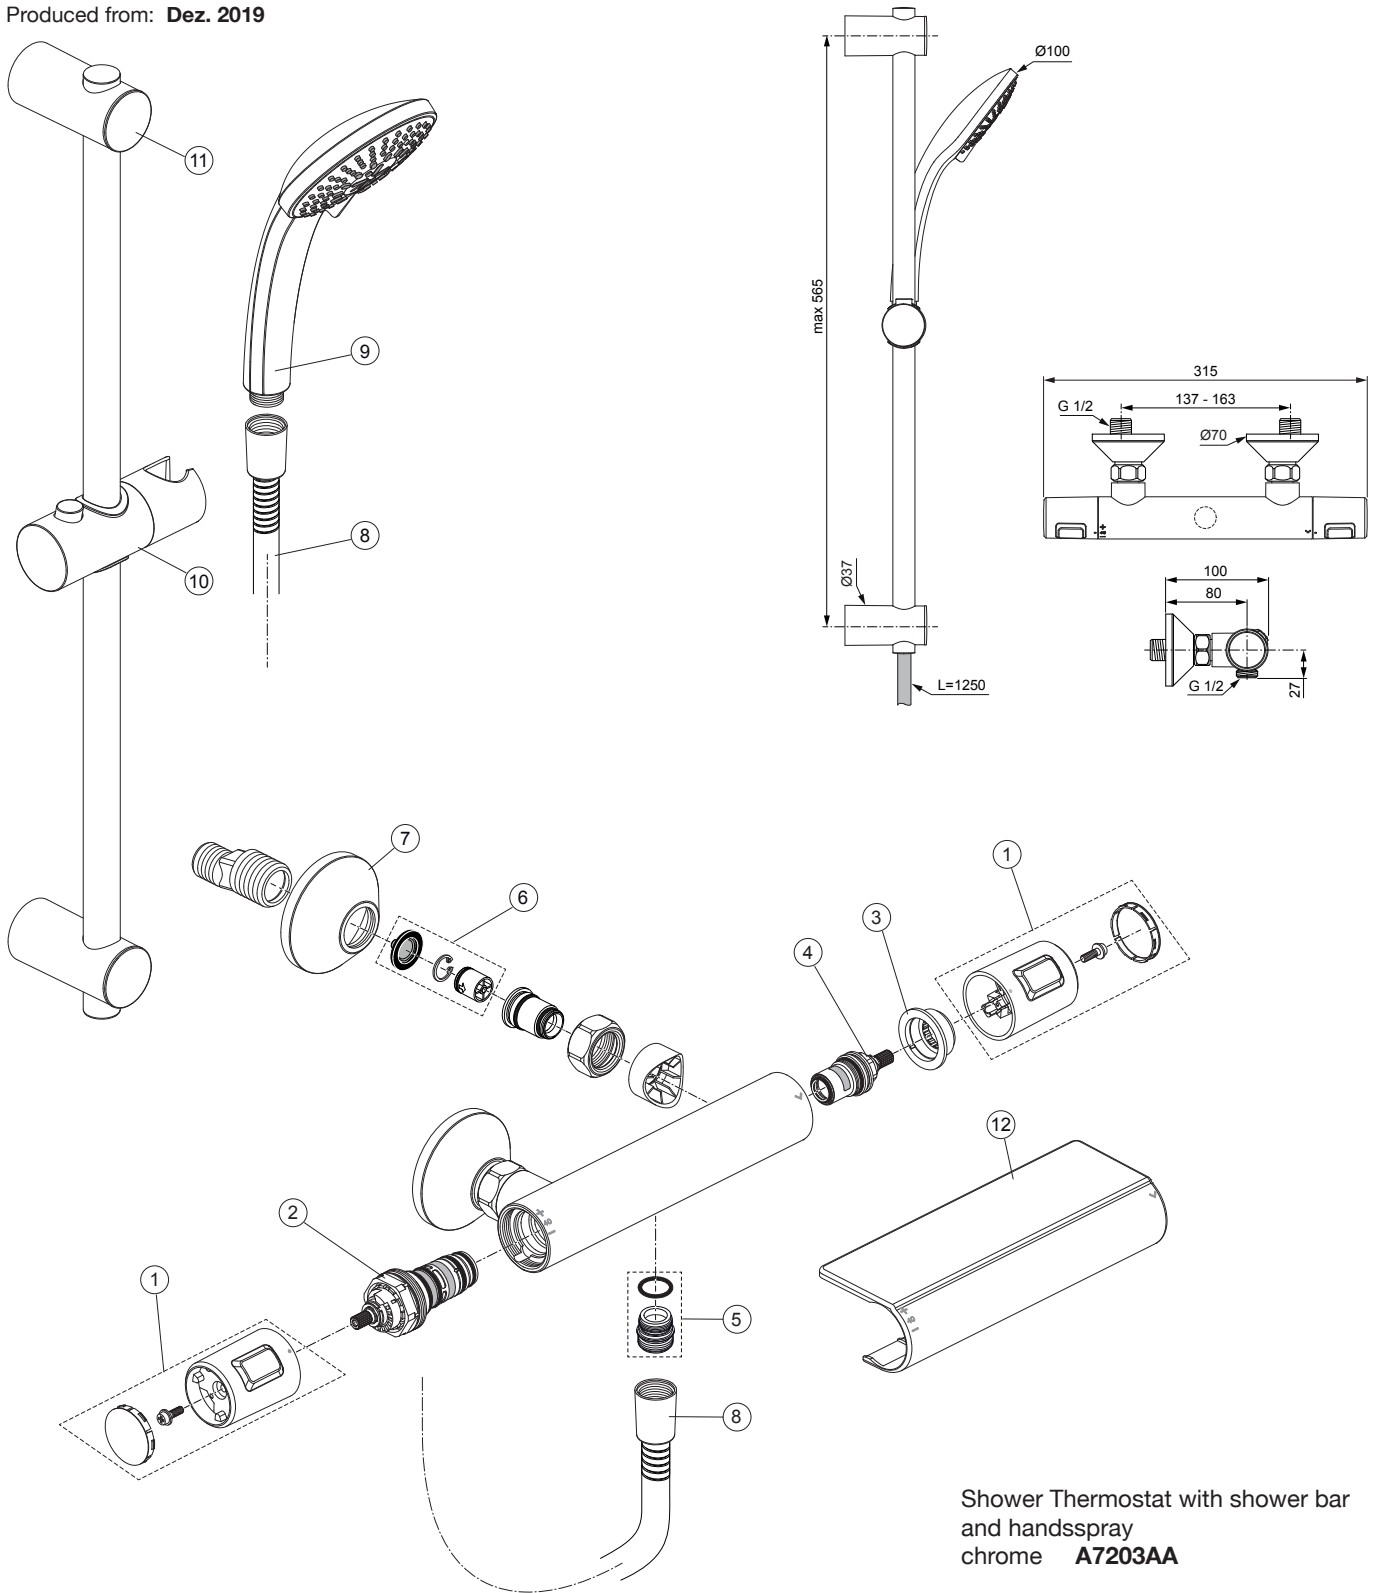

Produced from: Dez. 2019

Shower Thermostat with shower bar and handspray
chrome **A7203AA**

Pos.	Description	Part-Number	Qty.	Pos.	Description	Part-Number	Qty.
1	Handle cpl.	A 861 370 AA	1 Set	12	Warp over shelf	A 7215 AA	1 pcs
2	Thermostatic Cartridge cpl.	A 861 371 NU	1 pcs				
3	Stopring	A 861 373 NU	1 pcs				
4	Cartridge G1/2 180° cpl.	A 861 245 NU*	1 Set				
5	Nipple G1/2 outside cpl.	A 861 374 NU	1 Set				
6	Non-return valve	A 861 372 NU	1 Set				
7	Escutcheon	A 960 914 AA	1 pcs				
8	Shower hose 1250 mm	BE125 AA	1 pcs				
9	Handspray 3Func. Ø100	B 9403 AA	1 pcs				
10	Slider & holder f. handspr.	B 960 976 AA	1 pcs				
11	Wall fixation complete	B 960 972 AA	2 pcs				

*Universal set (not all parts needed)